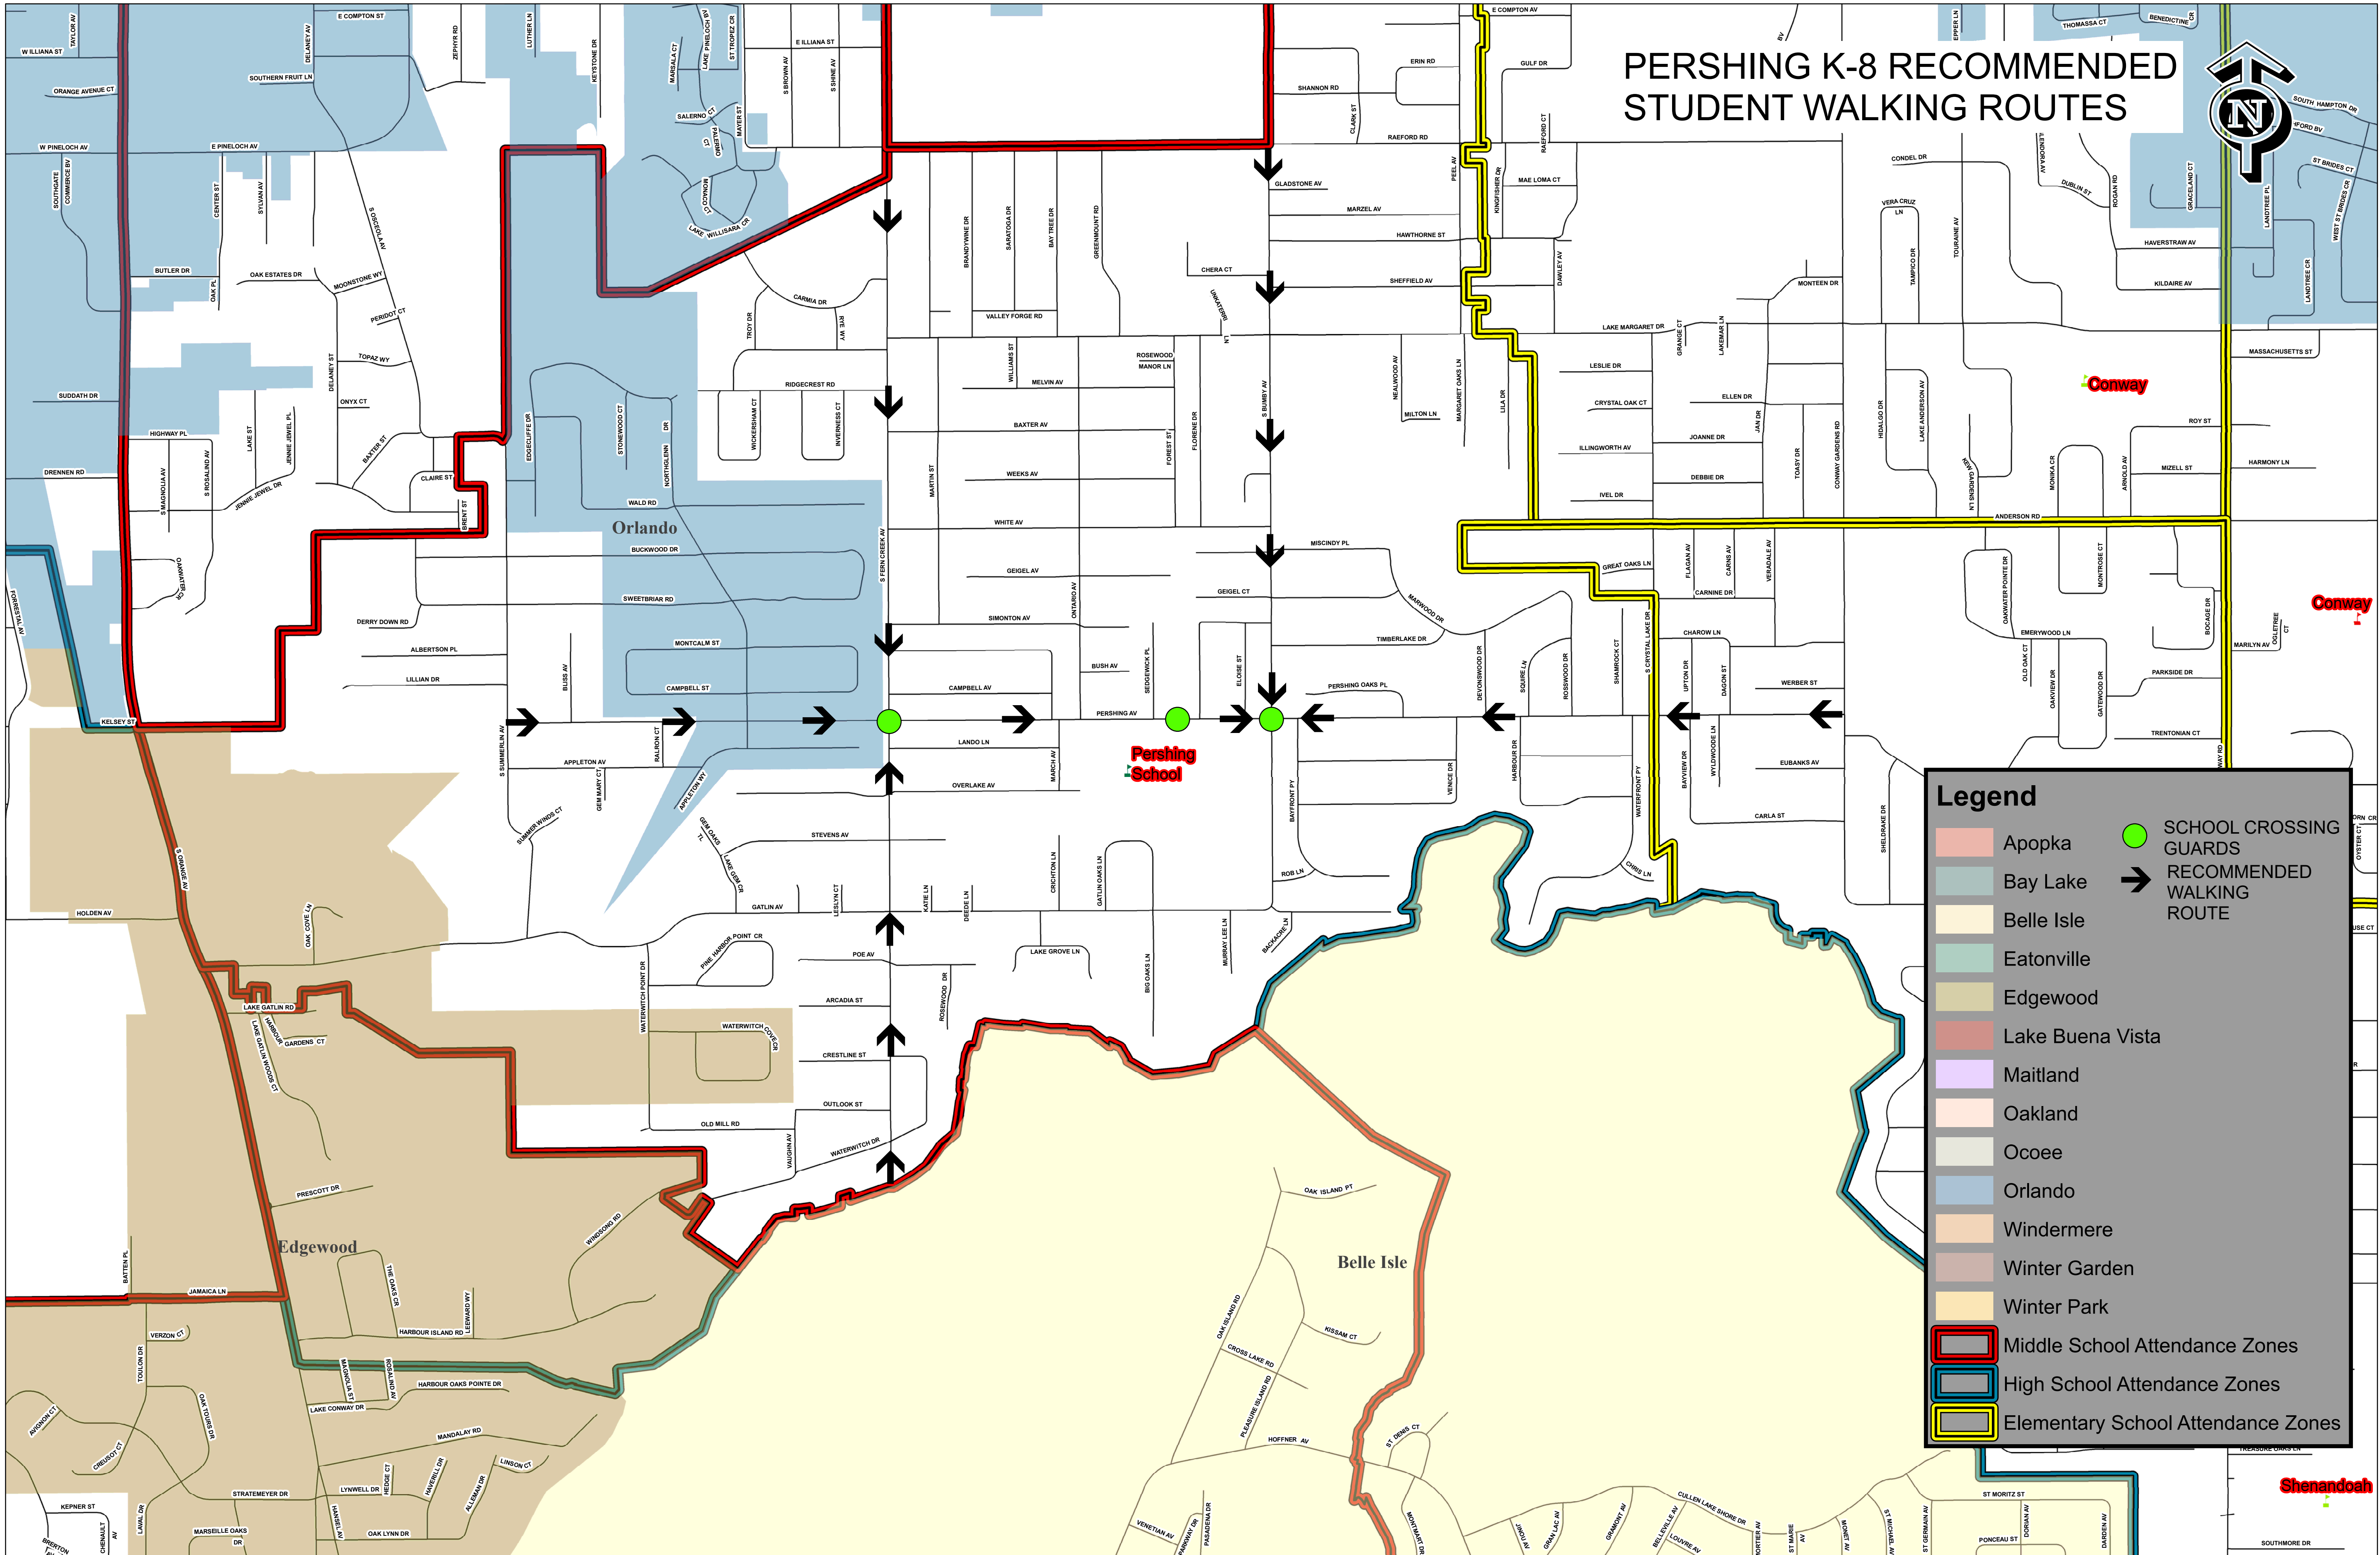

PERSHING K-8 RECOMMENDED STUDENT WALKING ROUTES

Legend

- Apopka
- Bay Lake
- Belle Isle
- Eatonville
- Edgewood
- Lake Buena Vista
- Maitland
- Oakland
- Ocoee
- Orlando
- Windermere
- Winter Garden
- Winter Park
- Middle School Attendance Zones
- High School Attendance Zones
- Elementary School Attendance Zones
- SCHOOL CROSSING GUARDS
- RECOMMENDED WALKING ROUTE